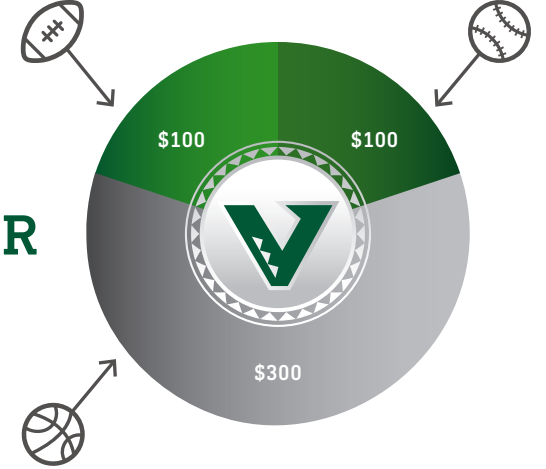

# HOW MEMBERSHIP WORKS

Membership status is calculated as the total of 2024 Membership Payments and 2023-2024 Seat Premiums in Football, Men's Basketball, Men's and Women's Volleyball and Baseball.

For example, there are several ways to reach the \$500 needed to become a Varsity member. Here are just three examples:

**FOOTBALL**  
Seat Premiums

**Membership Payment**

**MEN'S VOLLEYBALL**  
Seat Premiums

**MEN'S BASKETBALL**  
Seat Premiums

**WOMEN'S VOLLEYBALL**  
Seat Premiums

**BASEBALL**  
Seat Premiums

A Membership Payment of \$500 made in 2024

OR

A combination of \$500 from 2023 Women's Volleyball Seat Premiums and a Membership Payment made in 2024

OR

A combination of \$500 from 2023 Football, 2023-2024 Men's Basketball and 2024 Baseball Seat Premiums