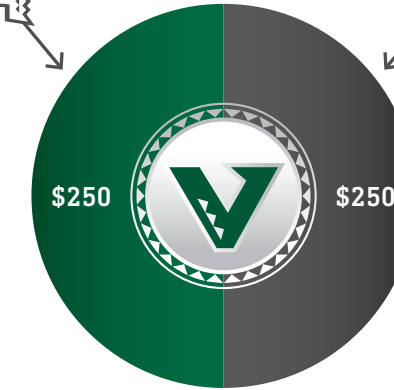

# HOW MEMBERSHIP WORKS

Membership status is calculated as the total of 2024 Membership Payments and 2023-2024 Seat Premiums in Football, Men's Basketball, Men's and Women's Volleyball and Baseball.

For example, there are several ways to reach the \$500 needed to become a Varsity member. Here are just three examples:

**FOOTBALL**  
Seat Premiums

**Membership Payment**

**MEN'S VOLLEYBALL**  
Seat Premiums

**MEN'S BASKETBALL**  
Seat Premiums

**WOMEN'S VOLLEYBALL**  
Seat Premiums

**BASEBALL**  
Seat Premiums

A Membership Payment of \$500 made in 2024

OR

A combination of \$500 from 2023 Women's Volleyball Seat Premiums and a Membership Payment made in 2024

OR

A combination of \$500 from 2023 Football, 2023-2024 Men's Basketball and 2024 Baseball Seat Premiums