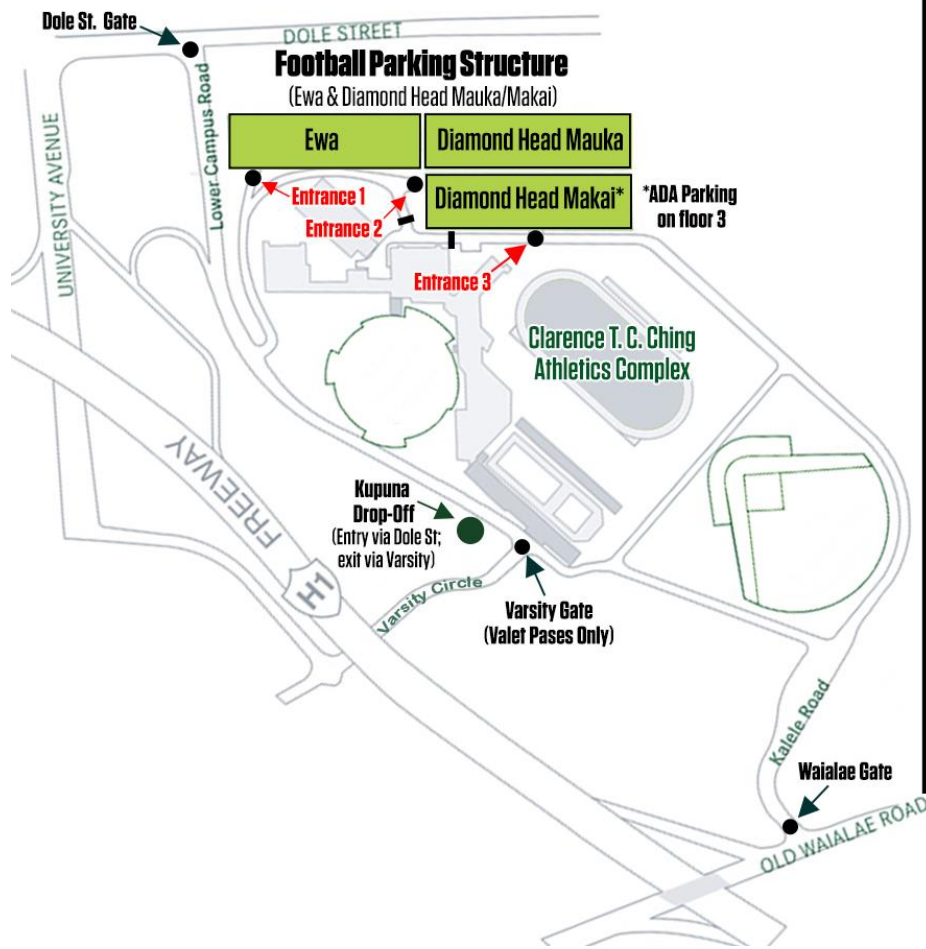

# 2025 Football Parking Lower Campus Map

**Football Parking Structure Floor Map**

5th Floor	
Fast Break Rsvd	Standard Passes
	Standard Passes
4th Floor	
Standard Passes	Standard Passes
	Standard Passes
3rd Floor	
Standard Passes	Standard Passes
	ADA
2nd Floor	
Standard Passes	Level 2 Reserved
	Level 2 Reserved
1st Floor	
Standard Passes	White Lot Reserved