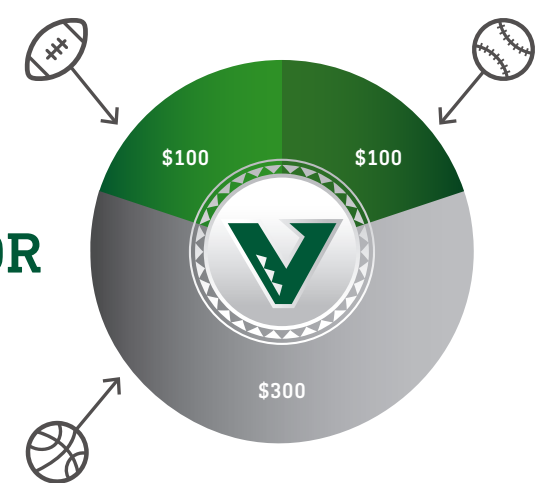

# HOW MEMBERSHIP WORKS

Membership status is calculated as the total of 2025 Membership Payments and 2024-2025 Seat Premiums in Football, Men's Basketball, Men's and Women's Volleyball and Baseball.

For example, there are several ways to reach the \$500 needed to become a Varsity member. Here are just three examples:

**FOOTBALL**  
Seat Premiums

**Membership Payment**

**MEN'S VOLLEYBALL**  
Seat Premiums

**MEN'S BASKETBALL**  
Seat Premiums

**WOMEN'S VOLLEYBALL**  
Seat Premiums

**BASEBALL**  
Seat Premiums

A Membership Payment of \$500 made in 2025

OR

A combination of \$500 from 2024 Women's Volleyball Seat Premiums and a Membership Payment made in 2025

OR

A combination of \$500 from 2024 Football, 2024-2025 Men's Basketball and 2025 Baseball Seat Premiums