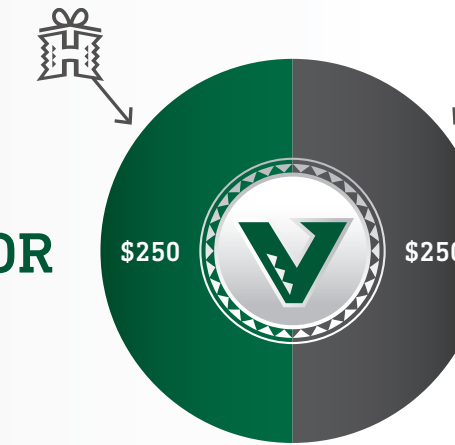

# HOW MEMBERSHIP WORKS

Membership status is calculated as the total of 2025 Membership Payments and 2024-2025 Seat Premiums in Football, Men's Basketball, Men's and Women's Volleyball and Baseball.

For example, there are several ways to reach the \$500 needed to become a Varsity member. Here are just three examples:

**FOOTBALL**  
Seat Premiums

**Membership Payment**

**MEN'S VOLLEYBALL**  
Seat Premiums

**MEN'S BASKETBALL**  
Seat Premiums

**WOMEN'S VOLLEYBALL**  
Seat Premiums

**BASEBALL**  
Seat Premiums

A Membership Payment of \$500 made in 2025

OR

A combination of \$500 from 2024 Women's Volleyball Seat Premiums and a Membership Payment made in 2025

OR

A combination of \$500 from 2024 Football, 2024-2025 Men's Basketball and 2025 Baseball Seat Premiums