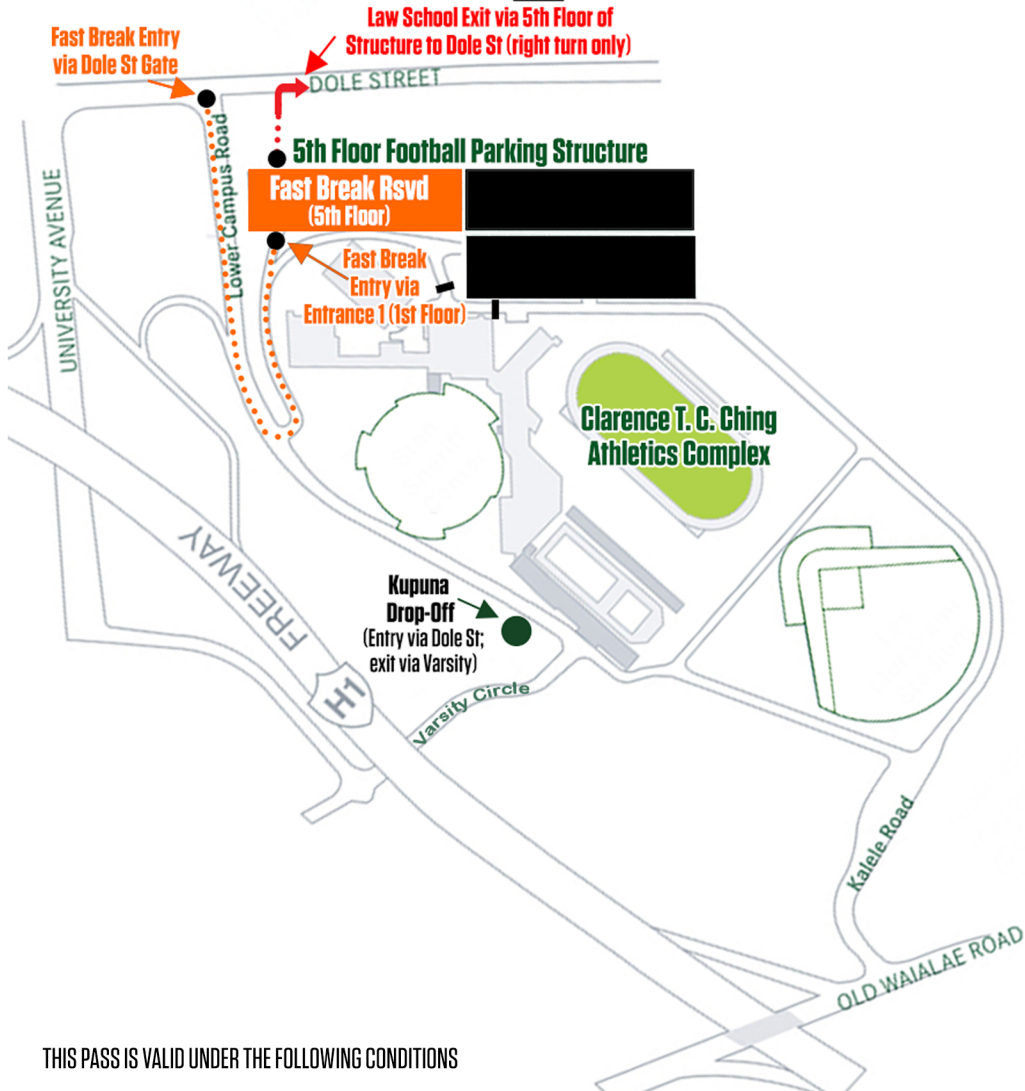

Fast Break Reserved Parking Entrance is Only via Dole St. Gate

Event 1 DELAWARE STATE
Aug 24

Event 5 NEVADA
Oct 26

Event 2 UCLA
Aug 31

Event 6 UNLV
Nov 9

Event 3 NORTHERN IOWA
Sept 21

Event 7 NEW MEXICO
Nov 30

Event 4 BOISE STATE
Oct 12

THIS PASS IS VALID UNDER THE FOLLOWING CONDITIONS

This parking pass is valid on the dates of University of Hawai'i regular season home games stated on the front of the pass.

The valid time of this pass is three hours before kickoff until two hours after the game.

The valid parking area for this pass is the reserved section specified. Each preferred parking area is reserved until one hour after kickoff.

This pass is not transferable. Do not duplicate or alter this pass in any way. This pass should be displayed at all times while on the University of Hawai'i Mānoa Campus.

Tailgating and consumption of alcoholic beverages are prohibited in the UH Mānoa parking structure.

The University of Hawai'i shall not be responsible for fire, theft, or damage to motor vehicles or any contents therein when parked or operated on the University of Hawai'i Campus. Do not leave valuables in your vehicle; please lock your vehicle.