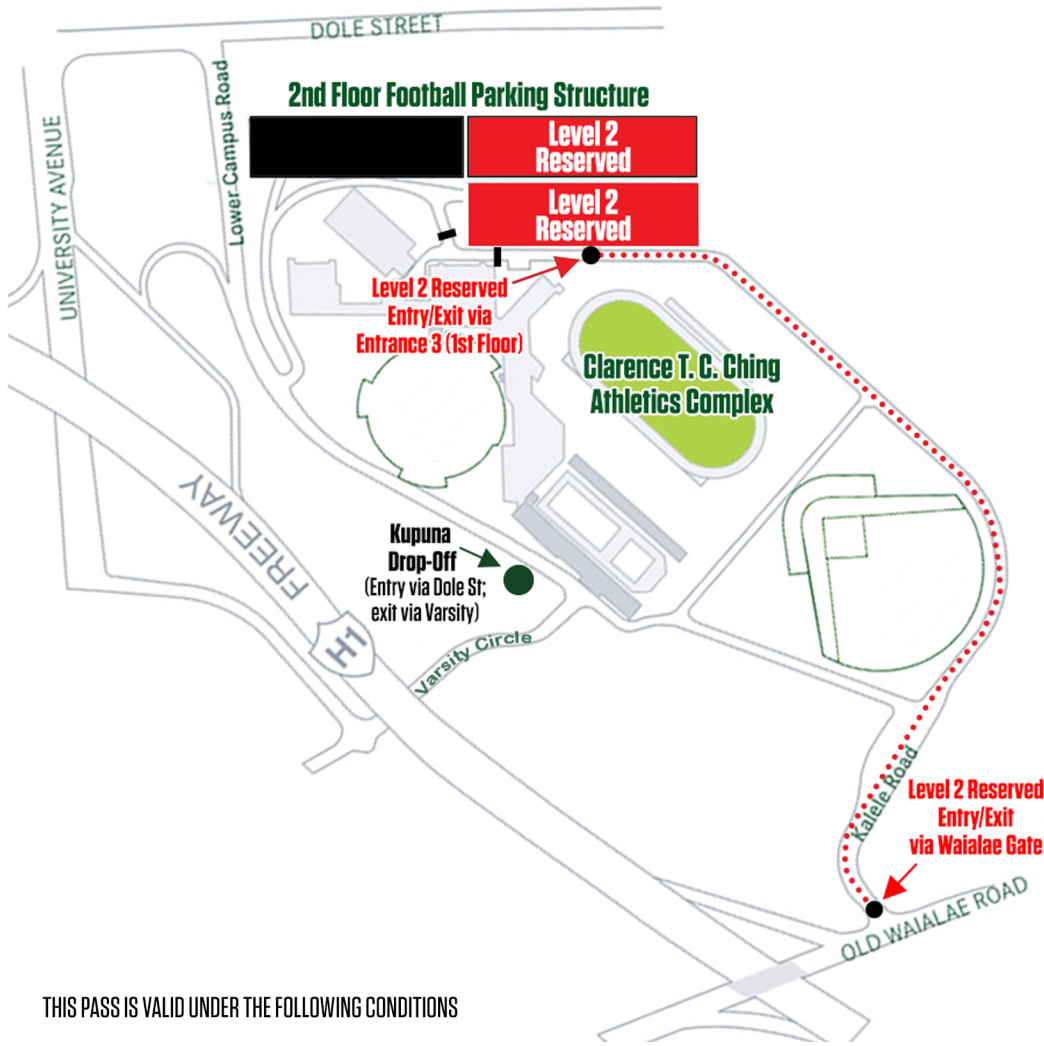

Level 2 Reserved Parking Entrance is Only via **Waialae Gate**

THIS PASS IS VALID UNDER THE FOLLOWING CONDITIONS

This parking pass is valid on the dates of University of Hawai'i regular season home games stated on the front of the pass.

The valid time of this pass is three hours before kickoff until two hours after the game.

The valid parking area for this pass is the reserved section specified. Each preferred parking area is reserved until one hour after kickoff.

This pass is not transferable. Do not duplicate or alter this pass in any way. This pass should be displayed at all times while on the University of Hawai'i Mānoa Campus.

Tailgating and consumption of alcoholic beverages are prohibited in the UH Mānoa parking structure.

Event 1 DELAWARE STATE
Aug 24

Event 5 NEVADA
Oct 26

Event 2 UCLA
Aug 31

Event 6 UNLV
Nov 9

Event 3 NORTHERN IOWA
Sept 21

Event 7 NEW MEXICO
Nov 30

Event 4 BOISE STATE
Oct 12