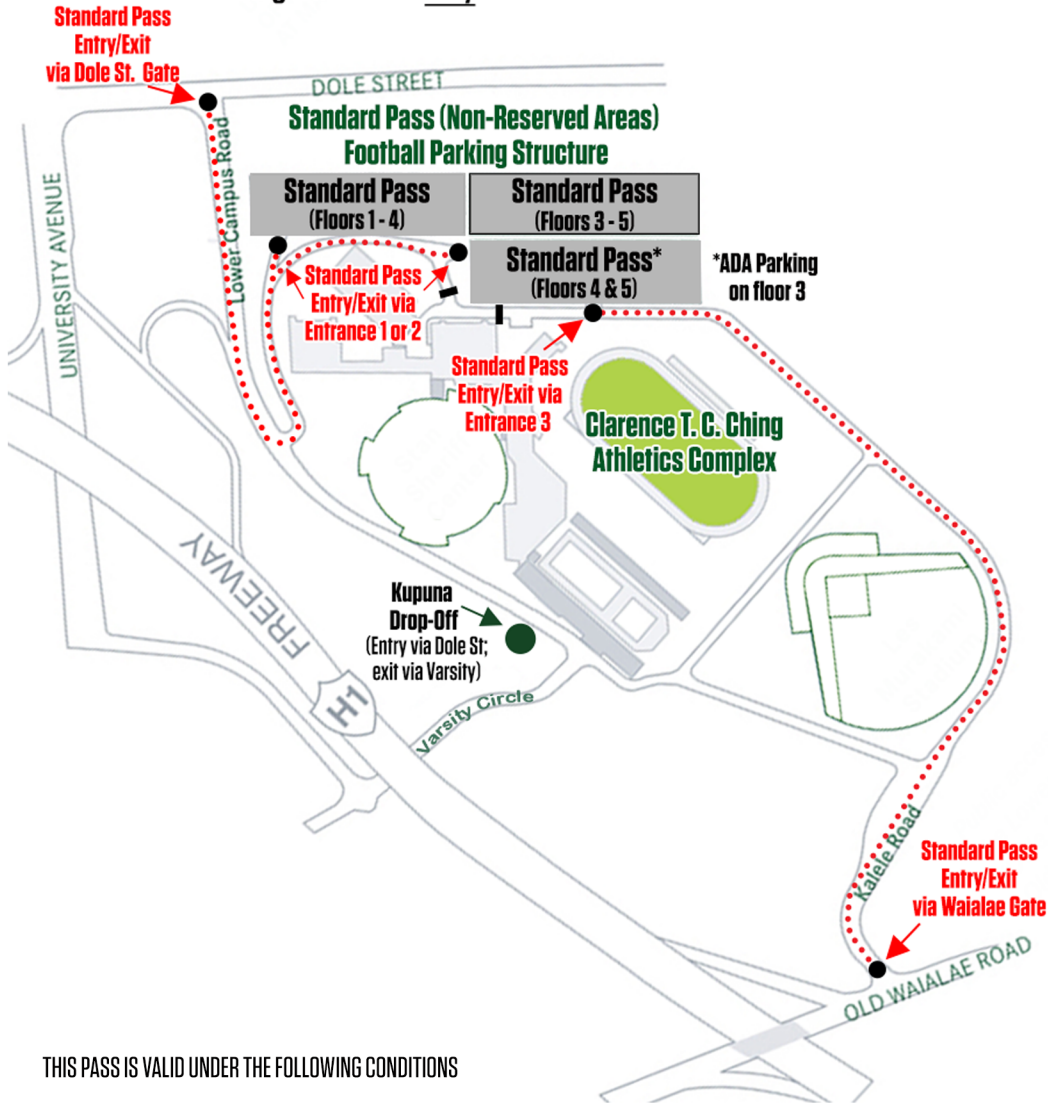

**Standard Pass Parking Entrance is Only via Dole St. OR Waialae Gate**

**THIS PASS IS VALID UNDER THE FOLLOWING CONDITIONS**

This parking pass is valid on the dates of University of Hawai'i regular season home games stated on the front of the pass.

The valid time of this pass is three hours before kickoff until two hours after the game.

The valid parking area for this pass is the reserved section specified. Each preferred parking area is reserved until one hour after kickoff.

This pass is not transferable. Do not duplicate or alter this pass in any way. This pass should be displayed at all times while on the University of Hawai'i Mānoa Campus.

Tailgating and consumption of alcoholic beverages are prohibited in the UH Mānoa parking structure.

**Event 1** DELAWARE STATE  
Aug 24

**Event 5** NEVADA  
Oct 26

**Event 2** UCLA  
Aug 31

**Event 6** UNLV  
Nov 9

**Event 3** NORTHERN IOWA  
Sept 21

**Event 7** NEW MEXICO  
Nov 30

**Event 4** BOISE STATE  
Oct 12