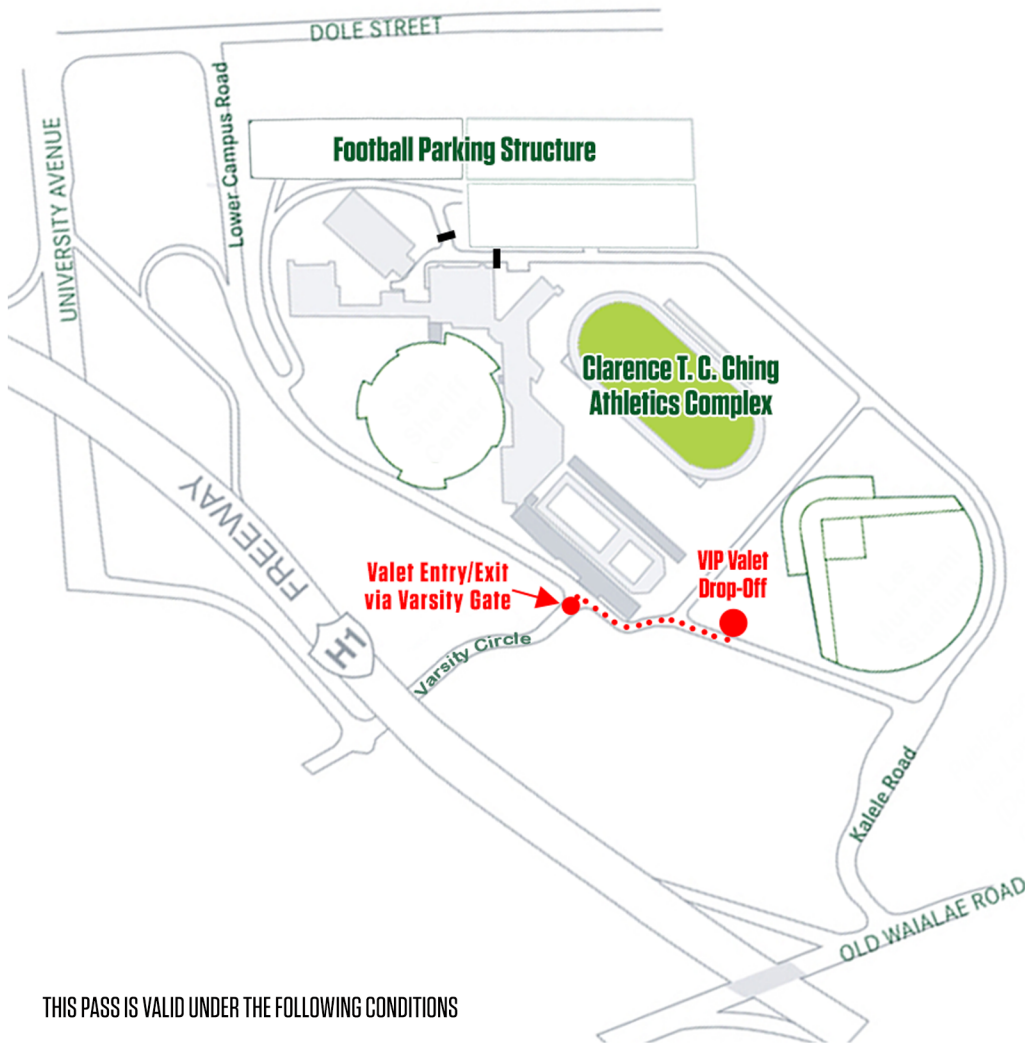

VIP Valet Entrance is Only via Varsity Gate

THIS PASS IS VALID UNDER THE FOLLOWING CONDITIONS

This parking pass is valid on the dates of University of Hawai'i regular season home games stated on the front of the pass.

The valid time of this pass is three hours before kickoff until two hours after the game.

The valid parking area for this pass is the reserved section specified. Each preferred parking area is reserved until one hour after kickoff.

This pass is not transferable. Do not duplicate or alter this pass in any way. This pass should be displayed at all times while on the University of Hawai'i Mānoa Campus.

Tailgating and consumption of alcoholic beverages are prohibited in the UH Mānoa parking structure.

Event 1 DELAWARE STATE
Aug 24

Event 5 NEVADA
Oct 26

Event 2 UCLA
Aug 31

Event 6 UNLV
Nov 9

Event 3 NORTHERN IOWA
Sept 21

Event 7 NEW MEXICO
Nov 30

Event 4 BOISE STATE
Oct 12